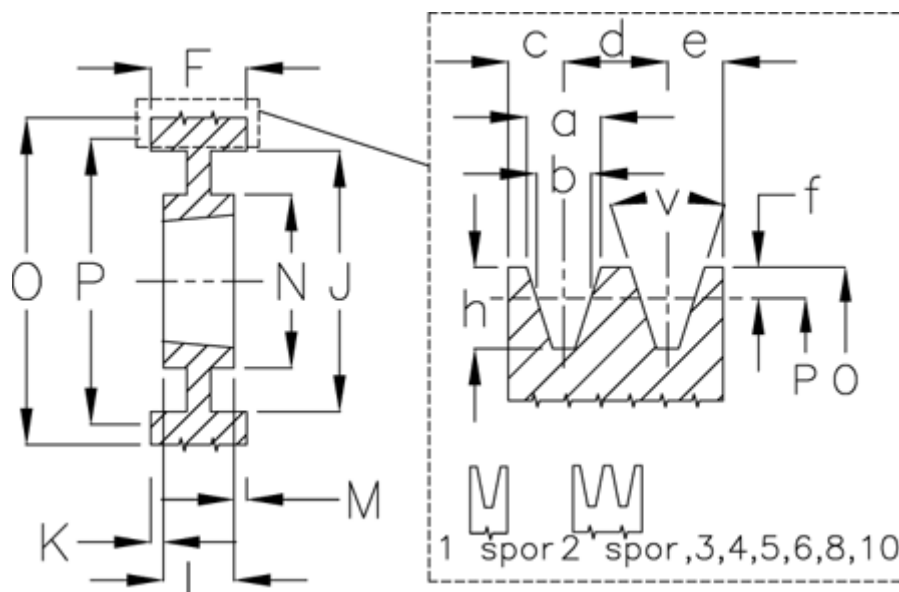

Article number: 604111033510

Description: V-belt pulley SPB 335/10 TL4040

Measures

| | | | | | |
|------------------------|--------|----------|--------|-------------------|---------|
| a | = 16.3 | F | = 196 | Number of grooves | = 10 |
| b | = 14.0 | For bush | = 4040 | O | = 342.0 |
| Bush \varnothing max | = 100 | h | = 17.5 | P | = 335 |
| c | = 12.5 | J | = 292 | Type | = SPB |
| d | = 19.0 | K | = 47 | v (degrees) | = 38 |
| e | = 12.5 | L | = 102 | | |
| E | = 30 | m | = 47 | | |
| f | = 3.5 | N | = 210 | | |